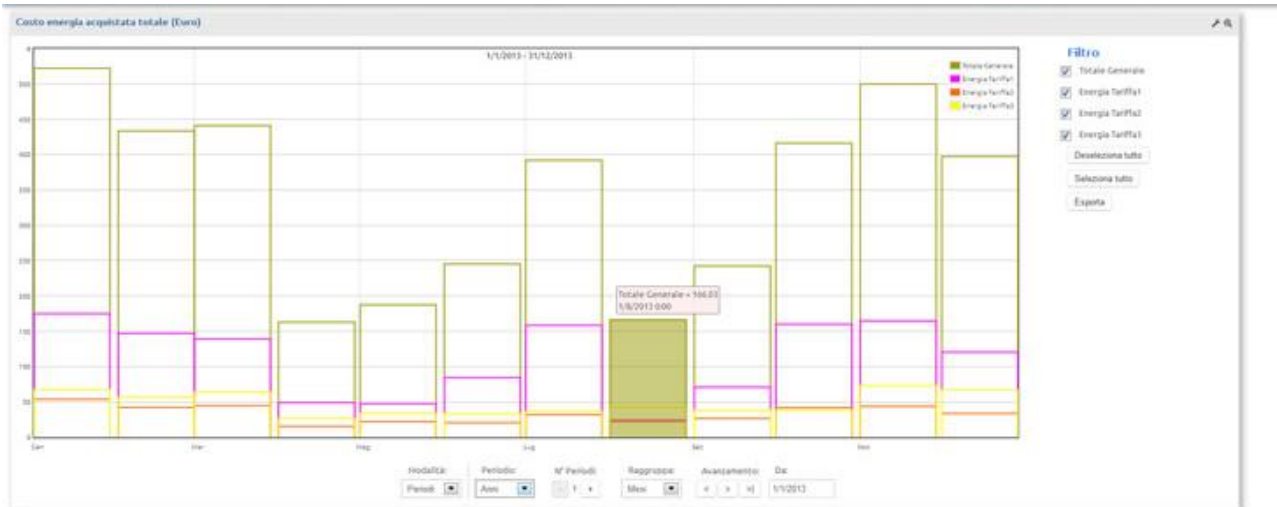

The interactive modality of the Charts widget

Clicking on the zoom you can switch to the interactive modality of the widget

Daily temperature (°C) and humidity chart (%)

Weekly electricity (kWh per each tariff) chart

Monthly energy costs in euro per each tariff chart

Weekly gas consumption chart (mc)