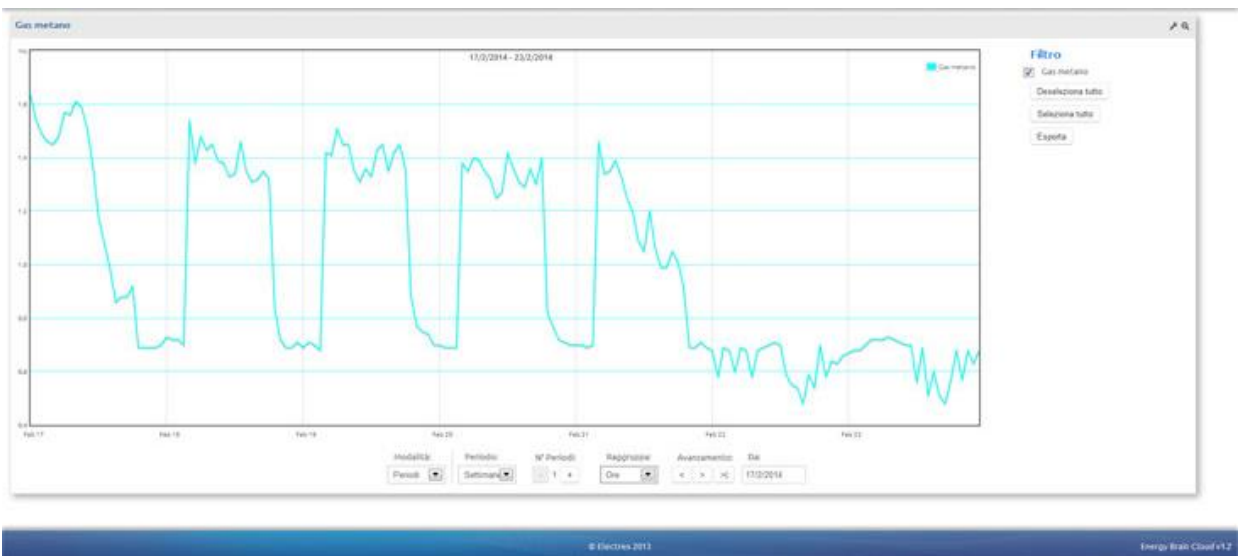

The interactive modality of the Charts widget

Clicking on the zoom you can switch to the interactive modality of the widget

Daily temperature (°C) and humidity chart (%)

Weekly electricity (kWh per each tariff) chart

Monthly energy costs in euro per each tariff chart

Weekly gas consumption chart (mc)