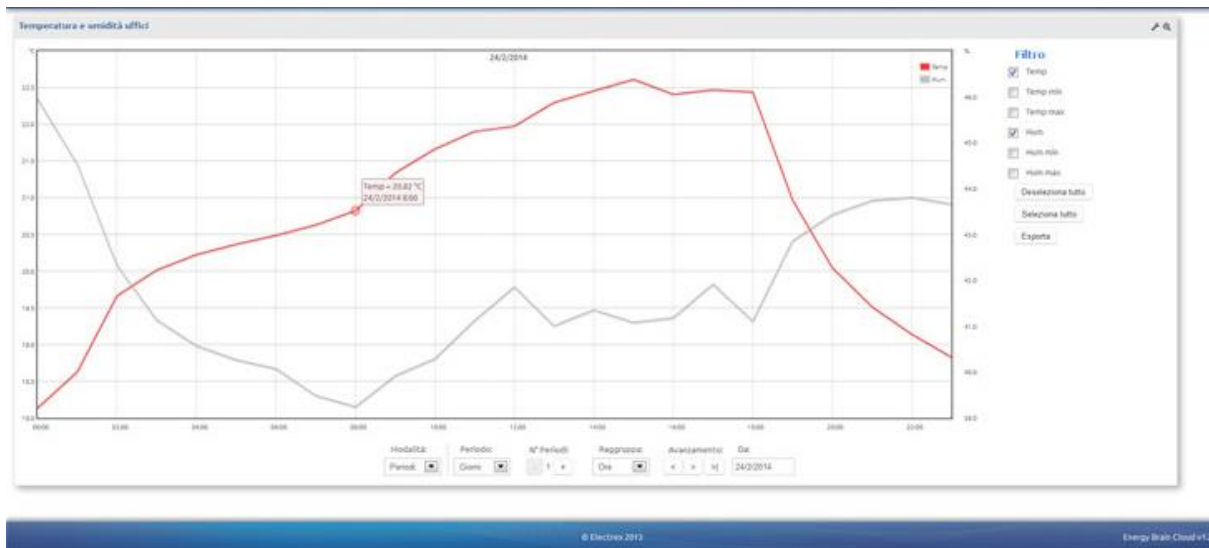

The interactive modality of the Charts widget

Clicking on the zoom you can switch to the interactive modality of the widget

Daily temperature (°C) and humidity chart (%)

Weekly electricity (kWh per each tariff) chart

Monthly energy costs in euro per each tariff chart

Weekly gas consumption chart (mc)